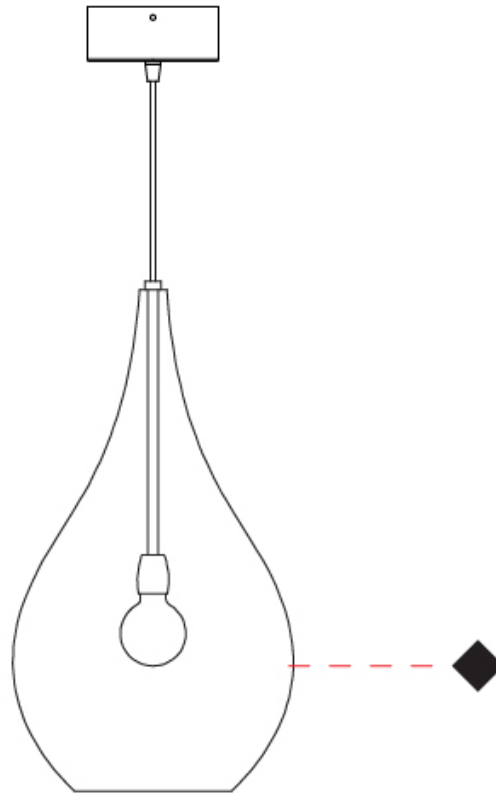

LACRIMA MONOPOINT SUSPENSION

D141055-

PROJECT

TYPE

SPECIFIER

QUANTITY

DATE

D