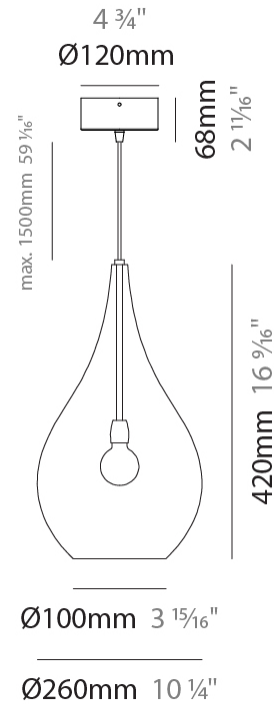

LACRIMA MONOPOINT SUSPENSION

D141055-

base number   Finish
Options

1. To build a product code in our configurator select the specify button on the base model # product page
2. To build a manual product code on this datasheet choose from the options listed below in blue font and add the suffix to the base model #

GENERAL

Series: Lacrima
Subseries: Lacrima Monopoint
Brand: Cangini & Tucci
Division: Design
Mounting Type: Suspension
Mounting Location: Ceiling

PHYSICAL

Shape: Abstract
Diameter (mm): 260
Diameter (in): 10 1/4
Height (mm): 420
Height (in): 16 9/16
Max. Overall Height (mm): 1920
Max. Overall Height (in): 75 9/16
Light Distribution: Omnidirectional
Weight (kg): 1.085
Weight (lbs): 2.39
Fixture Finish: AMB / GRN / PNK / RUB / SKB / SMK / TOB / TRA
Holder Finish: CHR
Fixture Material: Glass / Metal
Cable Details: 1500mm Cable

ELECTRICAL

Number of Lamps: 1
Lamp Type: LED Retrofit
Bulb Included: Bulb Not Included
Max. Wattage Per Lamp (W): 8
Lamp Base: E26
Input Voltage (V): 120
Upon Request: 277Vac / GU24

LED

OPTICAL

RATINGS AND CERTIFICATIONS

Certified By: Certified for North American Standards
IP rating: IP20

PROJECT
TYPE
SPECIFIER
QUANTITY
DATE